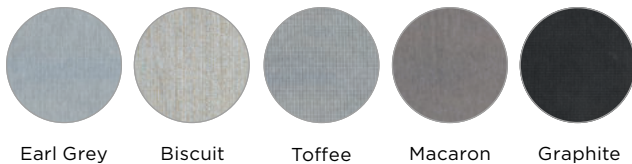

Customised to suit your lifestyle.

After a busy day nothing feels more comforting than returning to your sanctuary, a space that's a true reflection of your success.

That's why we offer a range of high-end designer fabrics to personalise your matching Sealy® Endurance Luxe or SpaceSaver storage base.